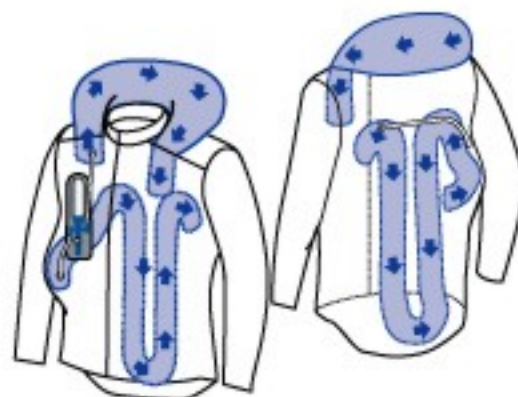

FR

Key Box
Small system

Sleeve detaching

Air mesh
(Collar on inside)

Black

Waist adjuster(in pocket)

One-touch
Release

Coil Wire

LUMIDEX

Reflex

Reflex material
for night-riding
3M Scotchlite™

Neck cushion

Air hole

Piping (white)

Hip cushion
airbag inside

Zip slit

Removable protectors
at shoulders and elbows
(Soft type)

Back Protector
(Hard type)

After

Size(JP): XS/S/M/L/XL/2XL

Color : Black

Material

Outshell:Stretch Nylon
(NanoShield)
500D Nylon

Lining: Polyester Mesh